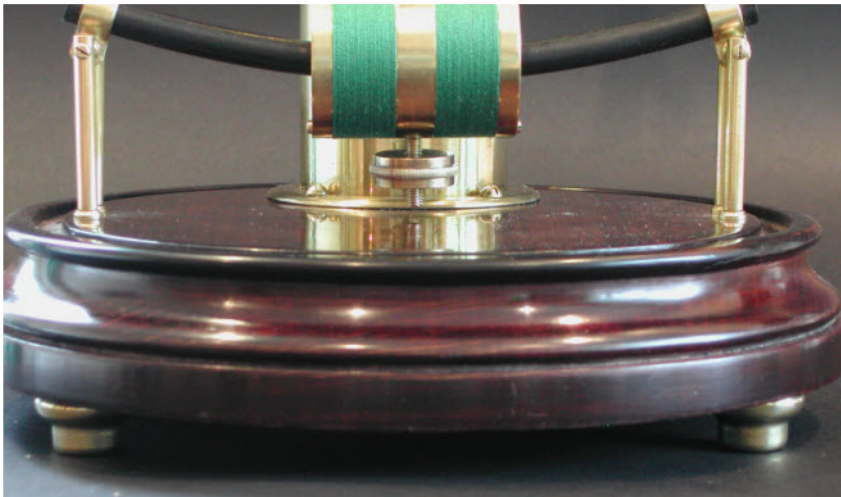

Bulle Clock Serial Number 5197

*Bulle Clock Serial Number
5197.*

*This file was originally part of the Gallery on the
www.horologix.com website.
It has been converted to pdf to facilitate downloading.*

Contact Peter Smith
(44) 1454 880825
(44) 7969 773480
www.horologix.com
Info@horologix.com

Horologix

Early Battery Clock Parts & Restoration

Bulle Clock Serial Number 5197

*This file was originally part of the Gallery on the
www.horologix.com website.
It has been converted to pdf to facilitate downloading.*

Contact Peter Smith
(44) 1454 880825
(44) 7969 773480
www.horologix.com
Info@horologix.com

Horologix

Early Battery Clock Parts & Restoration

Bulle Clock Serial Number 5197

A classic Type "A" clock from 1920 or 1921. All of the cord binding the pendulum was missing on this clock and has been replaced with "Gutterman 237"