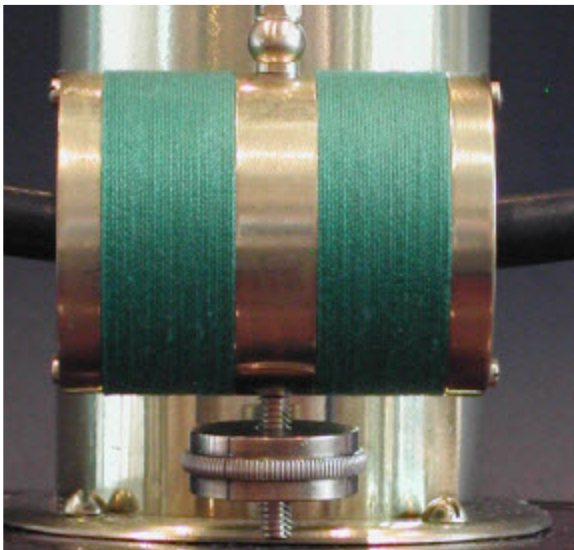

Horologix

Early Battery Clock Parts & Restoration

Bulle Clock Serial Number 5197

*This file was originally part of the Gallery on the
www.horologix.com website.
It has been converted to pdf to facilitate downloading.*

Contact Peter Smith
(44) 1454 880825
(44) 7969 773480
www.horologix.com
Info@horologix.com

Horologix

Early Battery Clock Parts & Restoration

Bulle Clock Serial Number 5197

A classic Type "A" clock from 1920 or 1921. All of the cord binding the pendulum was missing on this clock and has been replaced with "Gutterman 237"