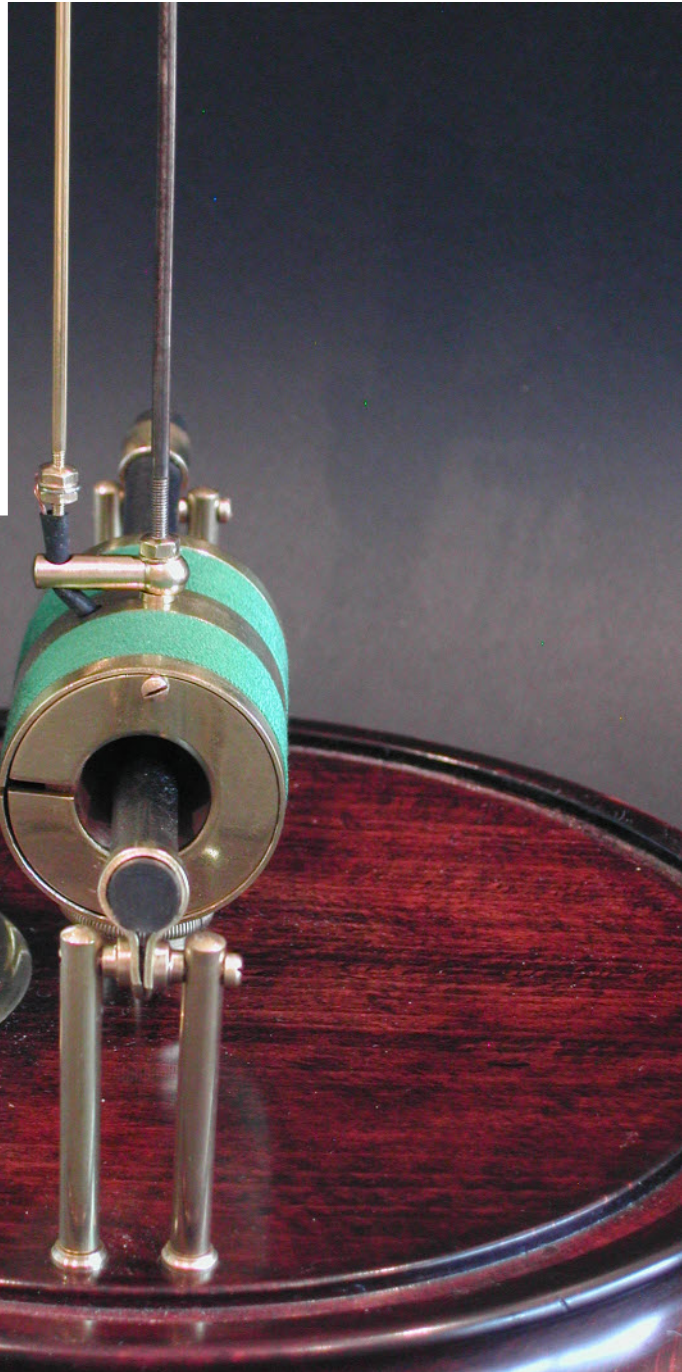

Bulle Clock Serial Number 5197

*Bulle Clock Serial Number
5197.*

*This file was originally part of the Gallery on the
www.horologix.com website.
It has been converted to pdf to facilitate downloading.*

Contact Peter Smith
(44) 1454 880825
(44) 7969 773480
www.horologix.com
Info@horologix.com

Horologix

Early Battery Clock Parts & Restoration

Bulle Clock Serial Number 5197

*This file was originally part of the Gallery on the
www.horologix.com website.
It has been converted to pdf to facilitate downloading.*

Contact Peter Smith
(44) 1454 880825
(44) 7969 773480
www.horologix.com
Info@horologix.com

Horologix

Early Battery Clock Parts & Restoration

Bulle Clock Serial Number 5197

A classic Type "A" clock from 1920 or 1921. All of the cord binding the pendulum was missing on this clock and has been replaced with "Gutterman 237"