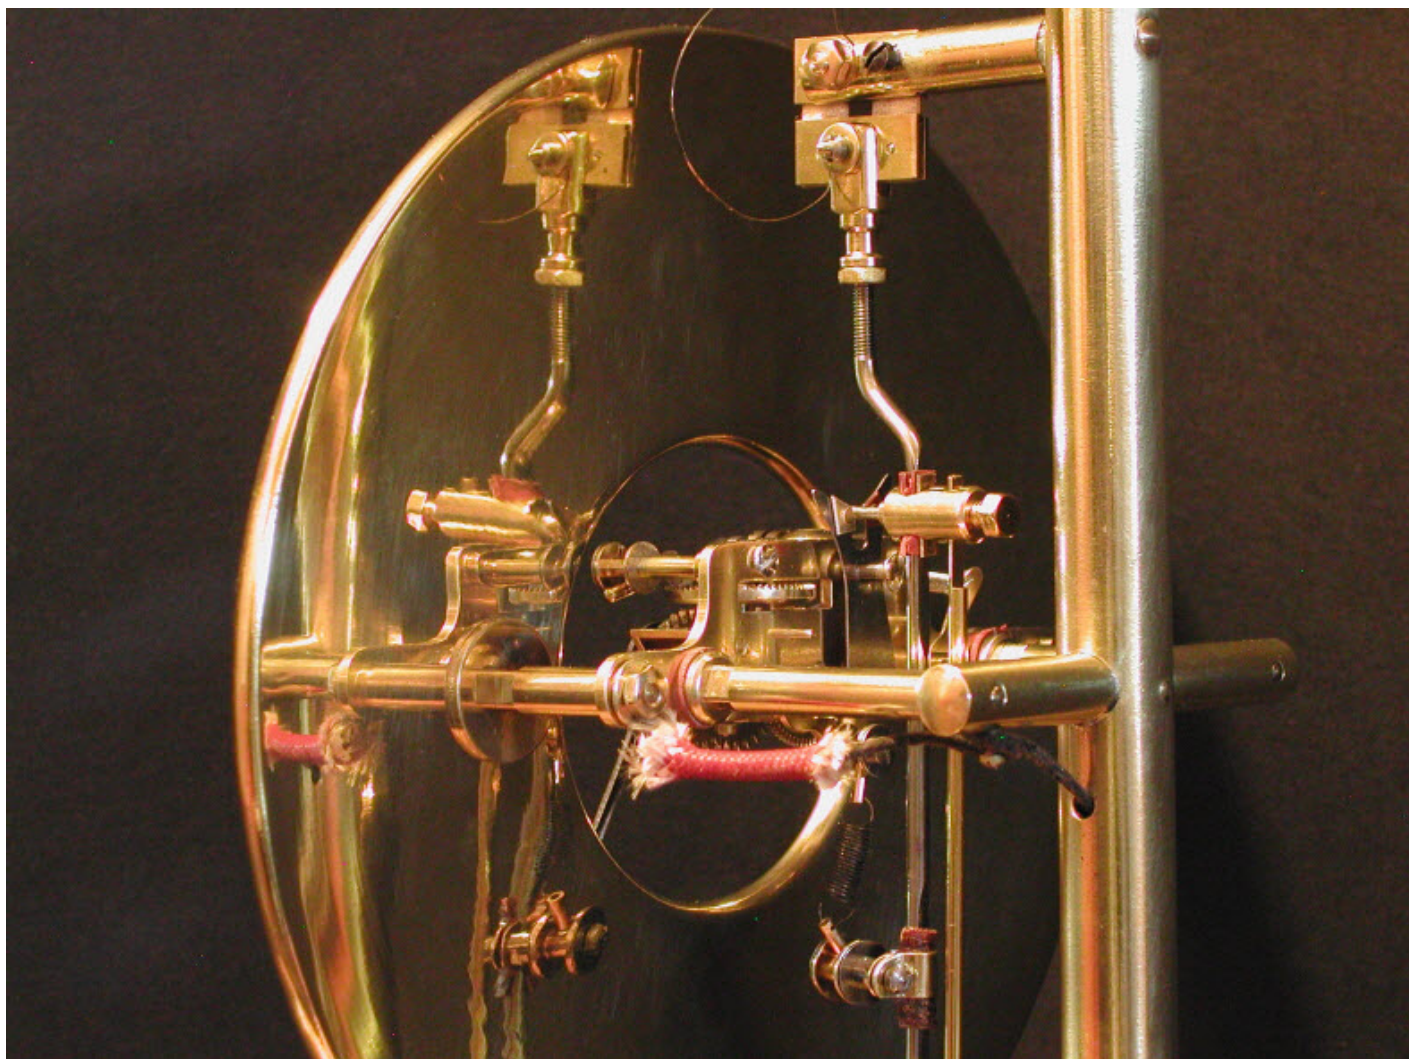

Bulle Clock Serial Number 4176

*Bulle Clock Serial Number
4176.*

*This file was originally part of the Gallery on the
www.horologix.com website.
It has been converted to pdf to facilitate downloading.*

Contact Peter Smith
(44) 1454 880825
(44) 7969 773480
www.horologix.com
Info@horologix.com

Horologix

Early Battery Clock Parts & Restoration

Bulle Clock Serial Number 4176

A tall Bulle clock from about 1921. This type "A" clock has moon hands and retains its original pendulum cord.

*This file was originally part of the Gallery on the
www.horologix.com website.
It has been converted to pdf to facilitate downloading.*

Contact Peter Smith
(44) 1454 880825
(44) 7969 773480
www.horologix.com
Info@horologix.com

Horologix

Early Battery Clock Parts & Restoration

Bulle Clock Serial Number 4176

*This file was originally part of the Gallery on the
www.horologix.com website.
It has been converted to pdf to facilitate downloading.*