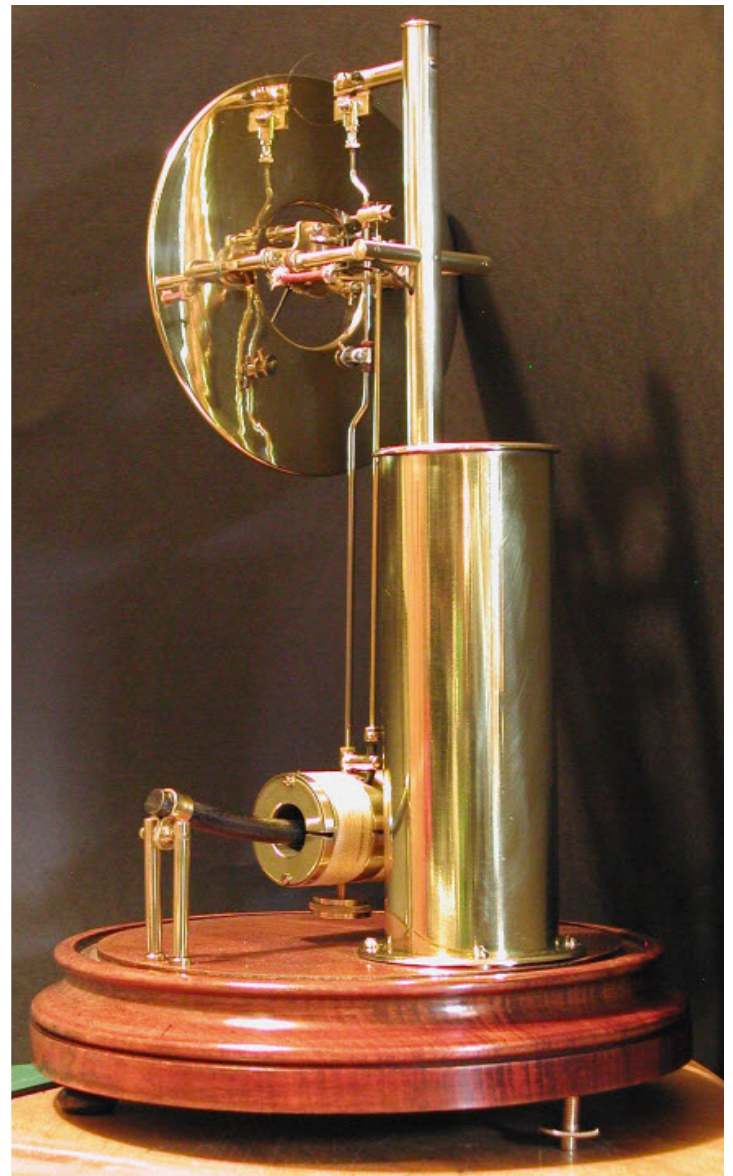

Bulle Clock Serial Number 4176

*Bulle Clock Serial Number
4176.*

*This file was originally part of the Gallery on the
www.horologix.com website.
It has been converted to pdf to facilitate downloading.*

Contact Peter Smith
(44) 1454 880825
(44) 7969 773480
www.horologix.com
Info@horologix.com

Horologix

Early Battery Clock Parts & Restoration

Bulle Clock Serial Number 4176

A tall Bulle clock from about 1921. This type "A" clock has moon hands and retains its original pendulum cord.

*This file was originally part of the Gallery on the
www.horologix.com website.
It has been converted to pdf to facilitate downloading.*

Contact Peter Smith
(44) 1454 880825
(44) 7969 773480
www.horologix.com
Info@horologix.com

Horologix

Early Battery Clock Parts & Restoration

Bulle Clock Serial Number 4176

*This file was originally part of the Gallery on the
www.horologix.com website.
It has been converted to pdf to facilitate downloading.*